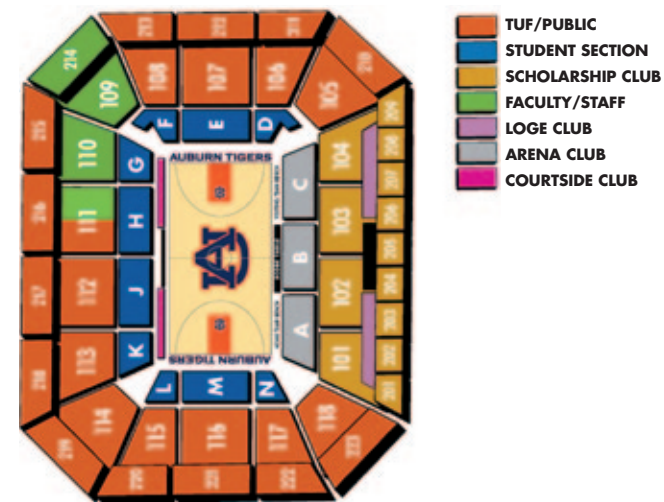

With seating capacity of 9,000, the Auburn Arena provides a true home-court advantage for the Tigers and gives fans an intimate setting that puts them in the middle of the action. Featuring chair back seats along with bleacher seating for students, the Auburn Arena offers better sight lines moving fans closer to the court. The furthest seat is a mere 43 feet in elevation from court-side, compared to 60 feet in elevation at Beard-Eaves-Memorial Coliseum, with two-thirds of the seats in the new facility being less than 27 feet in elevation from court-side.

Other features of the Auburn Arena include a high definition video board with full message/information center technology, the AU Team Store, the relocated Lovelace Hall of Honor and three food courts.

AUBURN ARENA seating

- Premium seating areas include the Courtside Club, Arena Club, Loge Club and Scholarship Club.
- Courtside Club patrons have access to the Courtside Lounge located at court level for pre-game and half time hospitality.
- Arena Club patrons have the option to purchase a hospitality upgrade (\$300 per season), which grants access to the Courtside Lounge.
- Loge Club, Arena Club and Scholarship Club patrons have access to the Scholarship Terrace located above the Scholarship Club section for pre-game meal and half time hospitality.
- Premium seat holders have a private entrance to the Auburn Arena.
- TUF-Basketball contributors will be given priority when purchasing seats in the Auburn Arena.
- Only TUF-Basketball and Major Gift contributions will count toward priority when allocating seats in the Auburn Arena.
- Student seating is located along three sides of the lower seating area to maximize student participation at home games.
- Premium seat holders receive reserved parking in the Arena Lot located on the east side of Auburn Arena.